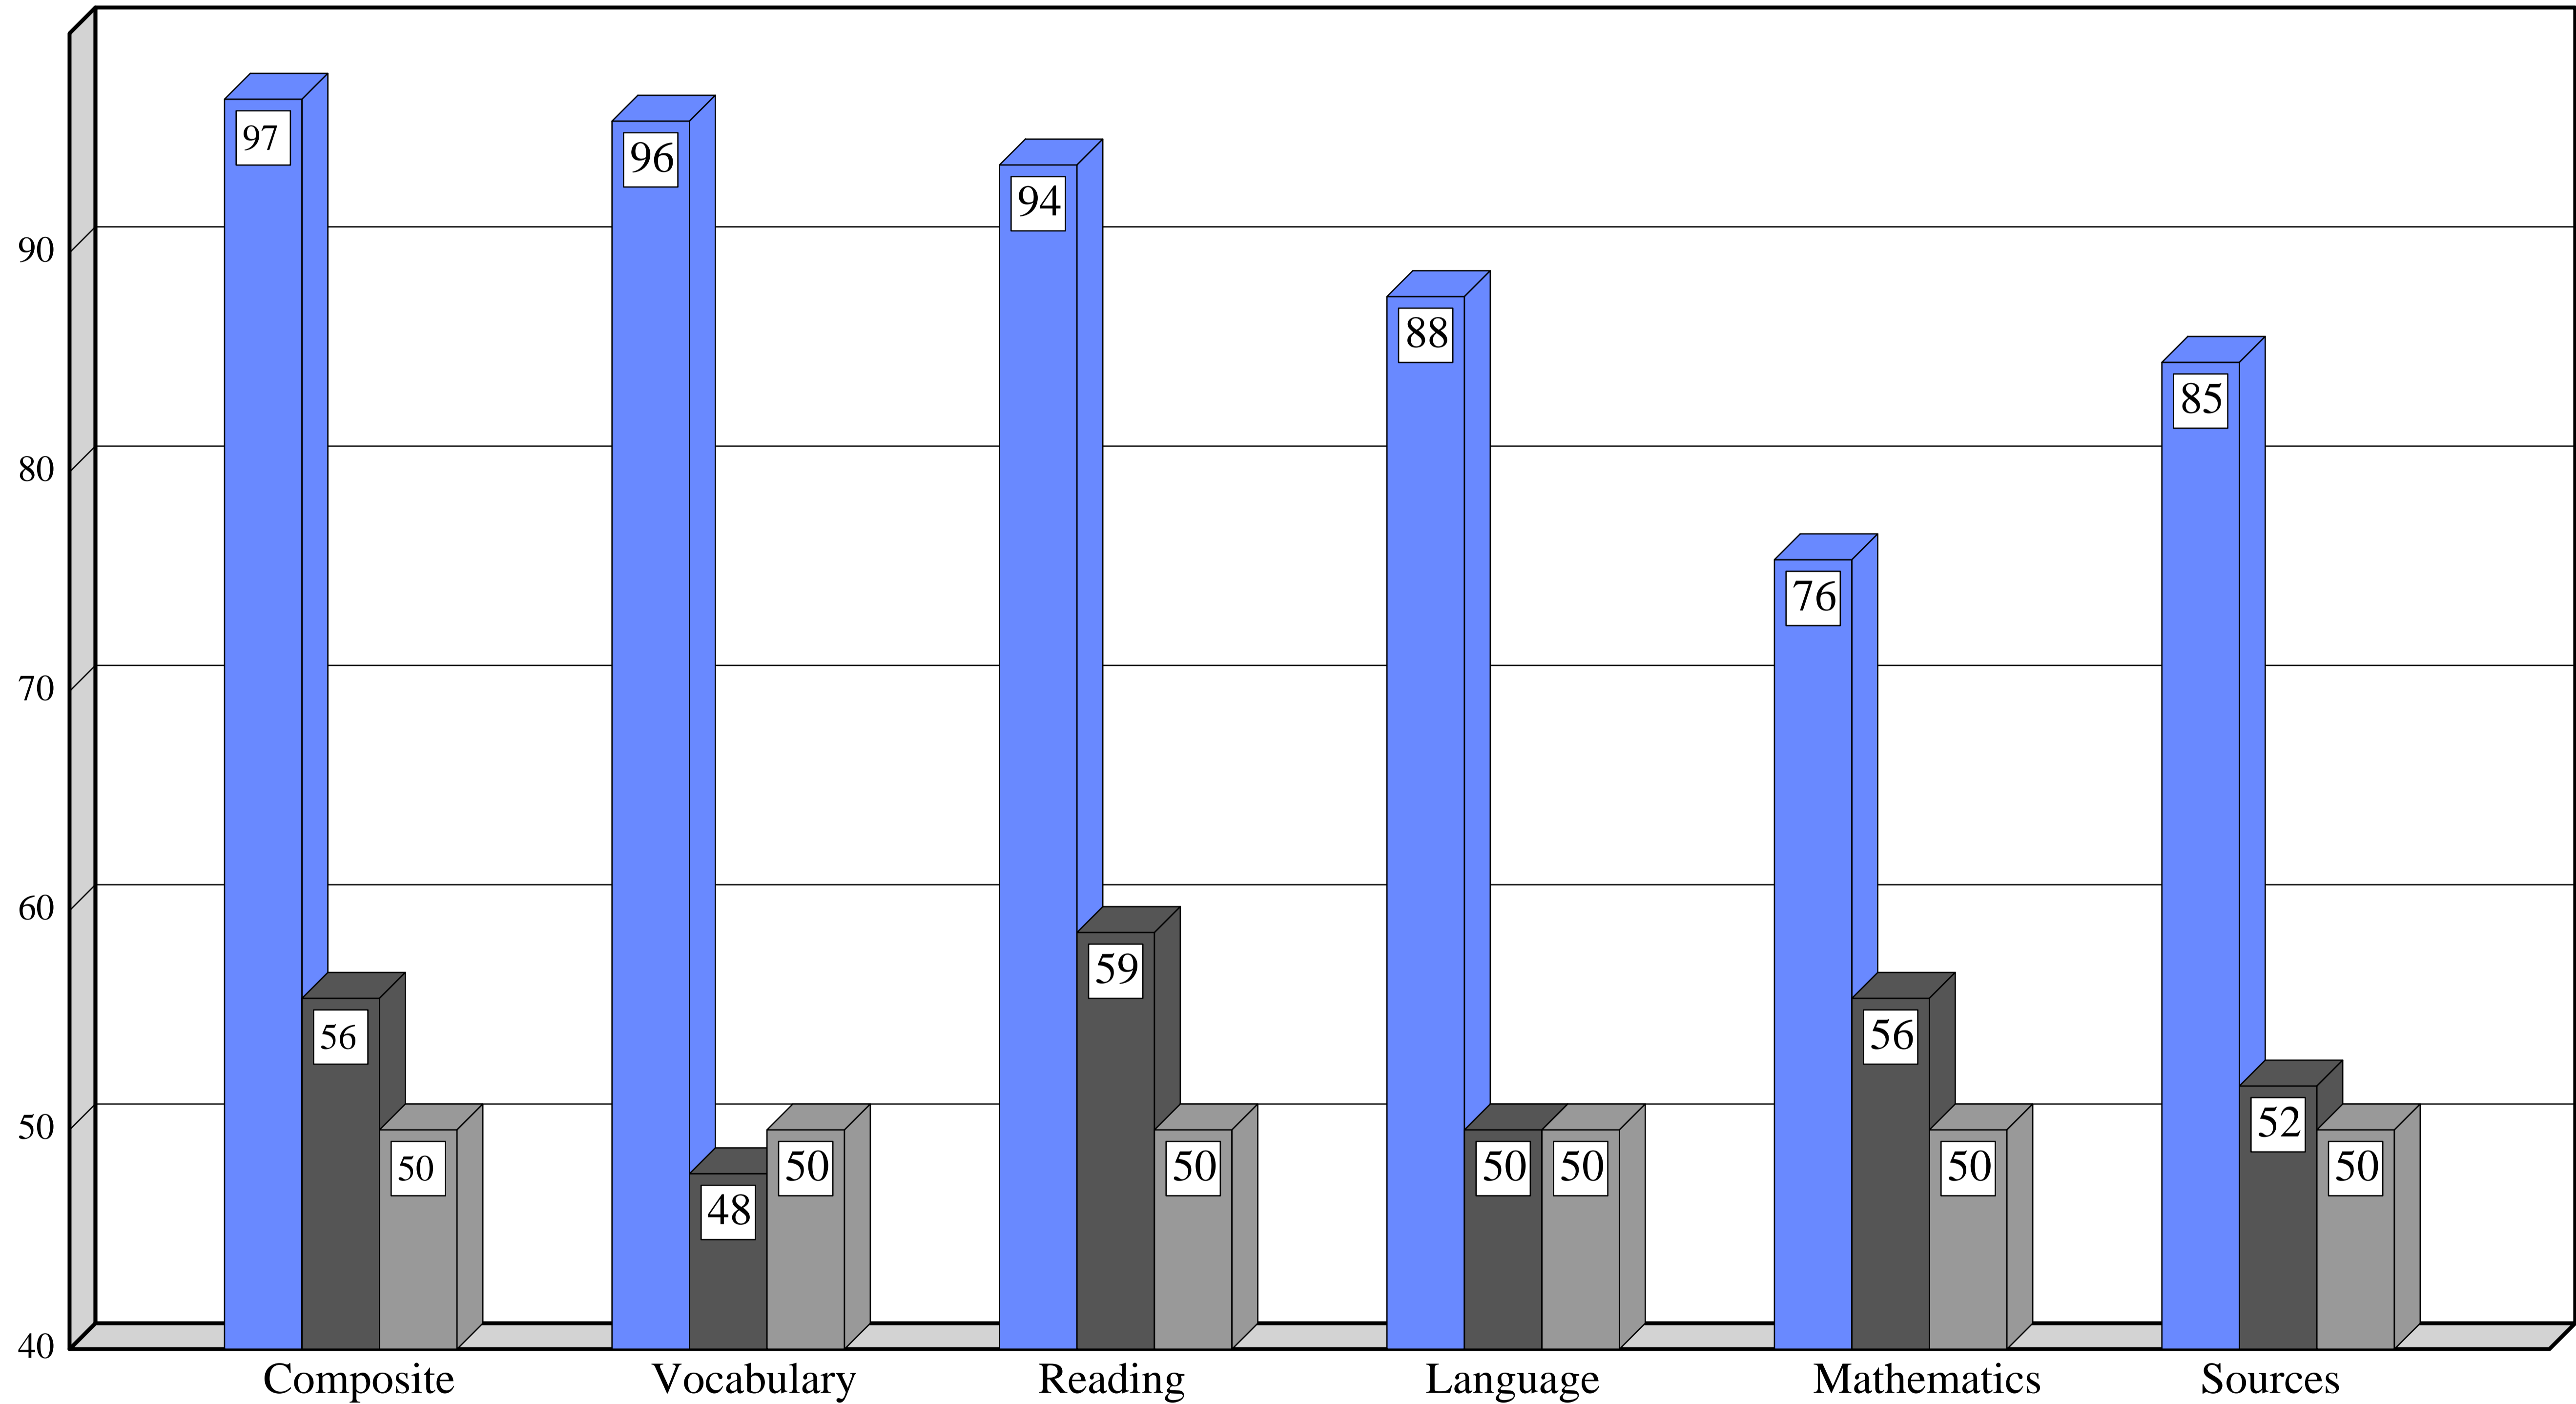

Percentile ratings based on overall ITBS/ITED performance of students on a district-by-district basis with Idaho Coalition of Home Educators students and Idaho public school districts treated as single districts.