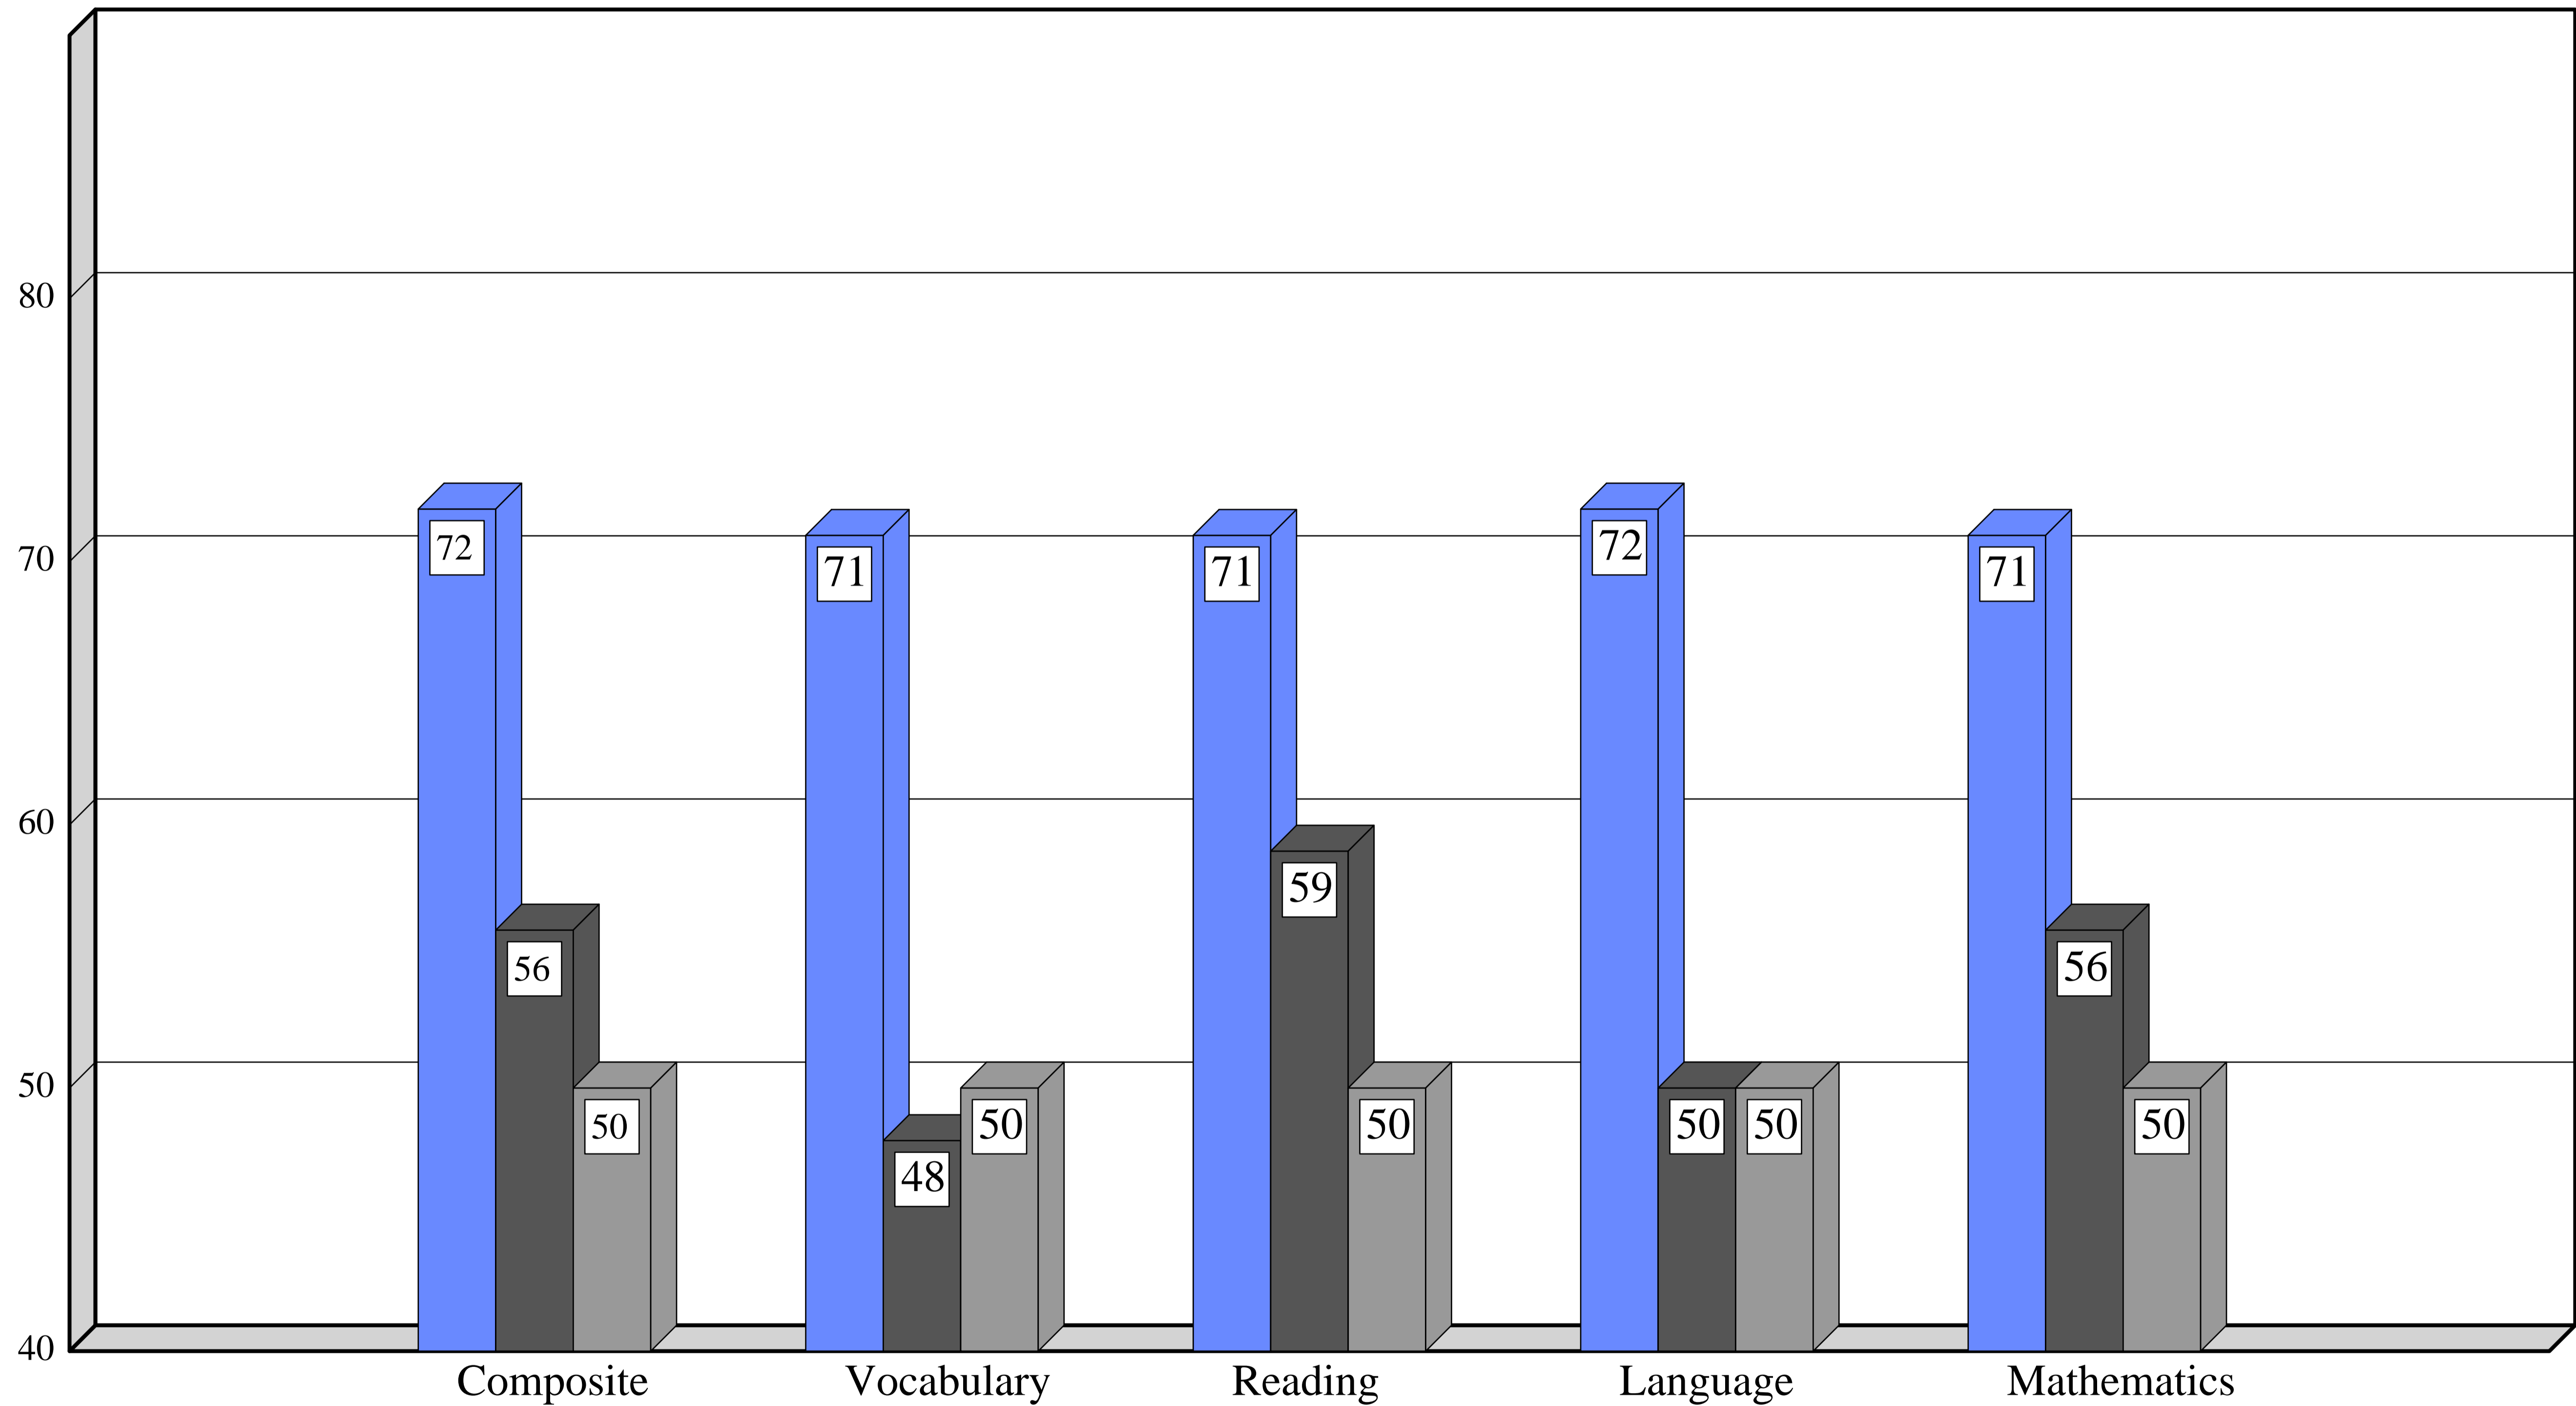

SCHOOL DISTRICT COMPARISON

Comparison of Homeschool Idaho
State of Idaho School Districts, and National School Districts
Iowa Tests of Basic Skills & Iowa Tests of Educational Development
- 2018 -

Percentile ratings based on overall ITBS/ITED performance of students on a district-by-district basis with Homeschool Idaho students and Idaho public school districts treated as single districts.

- HOME: Percentile ratings of home educated students tested by Homeschool Idaho treated as a single district on 2018 ITBS/ITED.
- IDAHO: Statewide percentile ratings of Idaho public school students treated as a single district on 2001 ITBS/TAP (latest scores available).
- NATIONAL: Nationwide percentile ratings of public school districts.