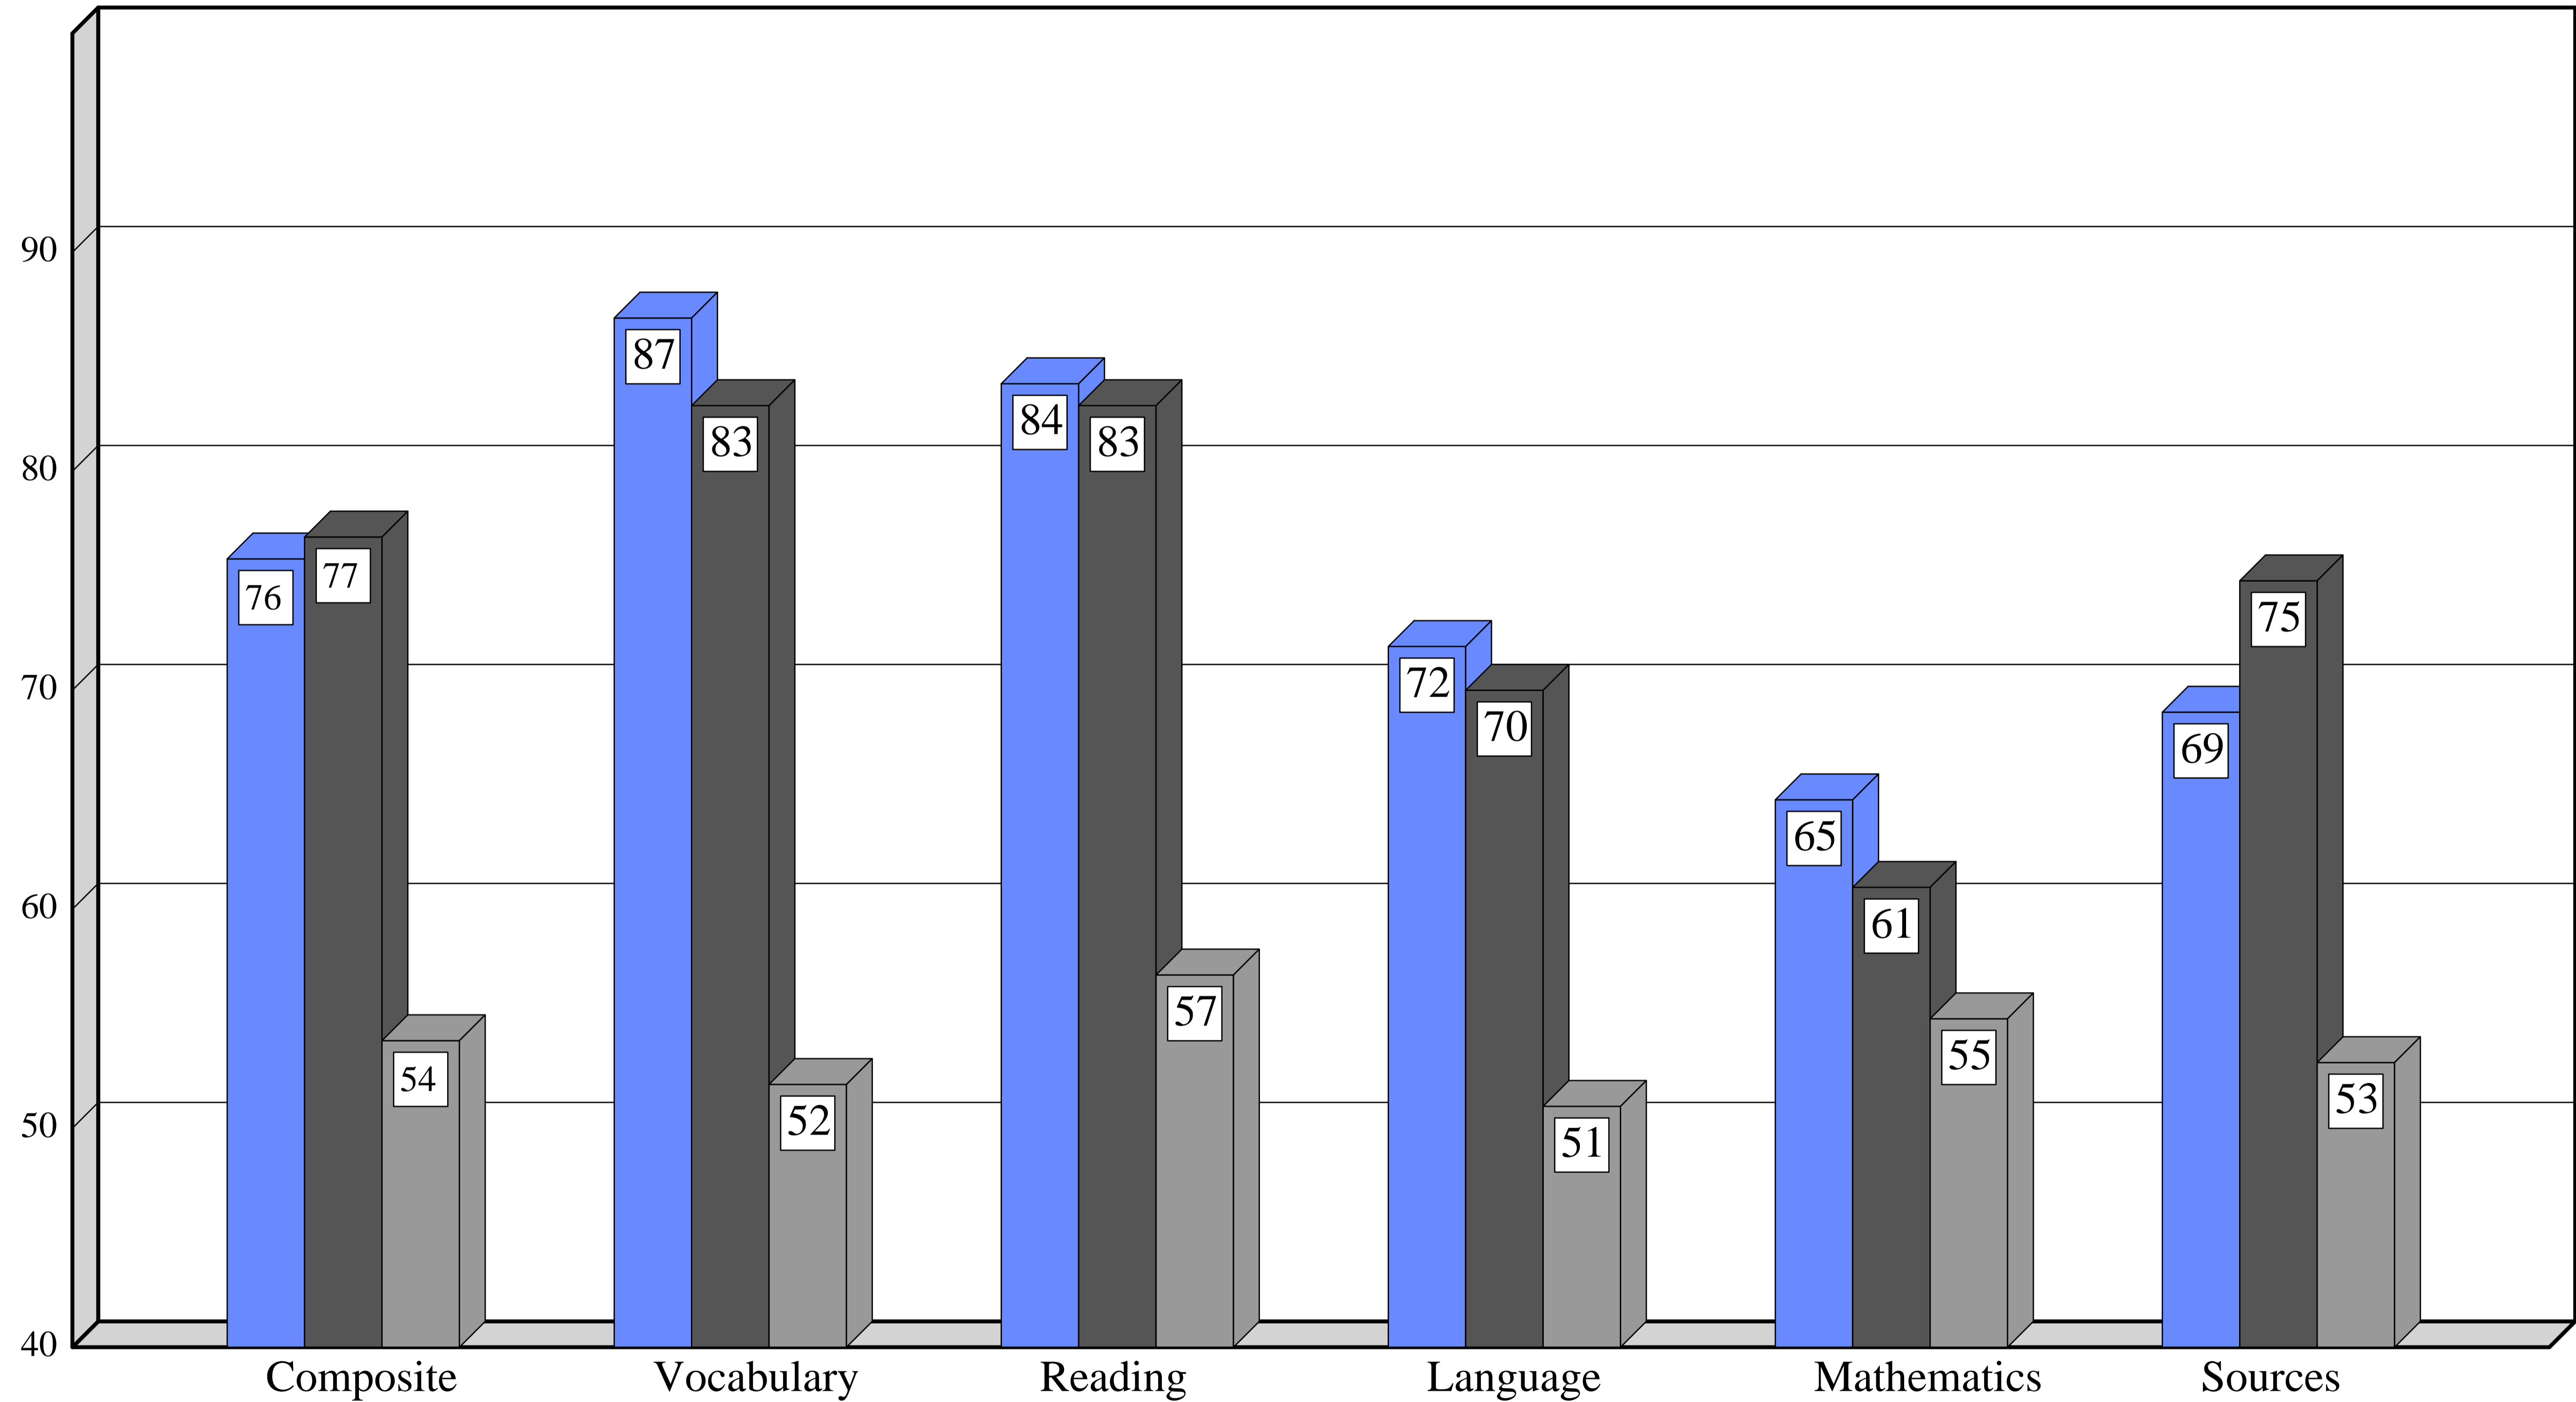

TEST RESULTS ANALYSIS

Idaho Coalition of Home Educators
Iowa Tests of Basic Skills & Iowa Tests of Educational Development
- 2016 -

- Percentile ratings of ICHE students tested who had been home educated three years or more.
- Percentile ratings of ICHE students tested who had previously been institutionally educated, and who had been home educated two years or less.
- Percentile rating of all Idaho public school students tested on 2001 ITBS/TAP (latest scores available).