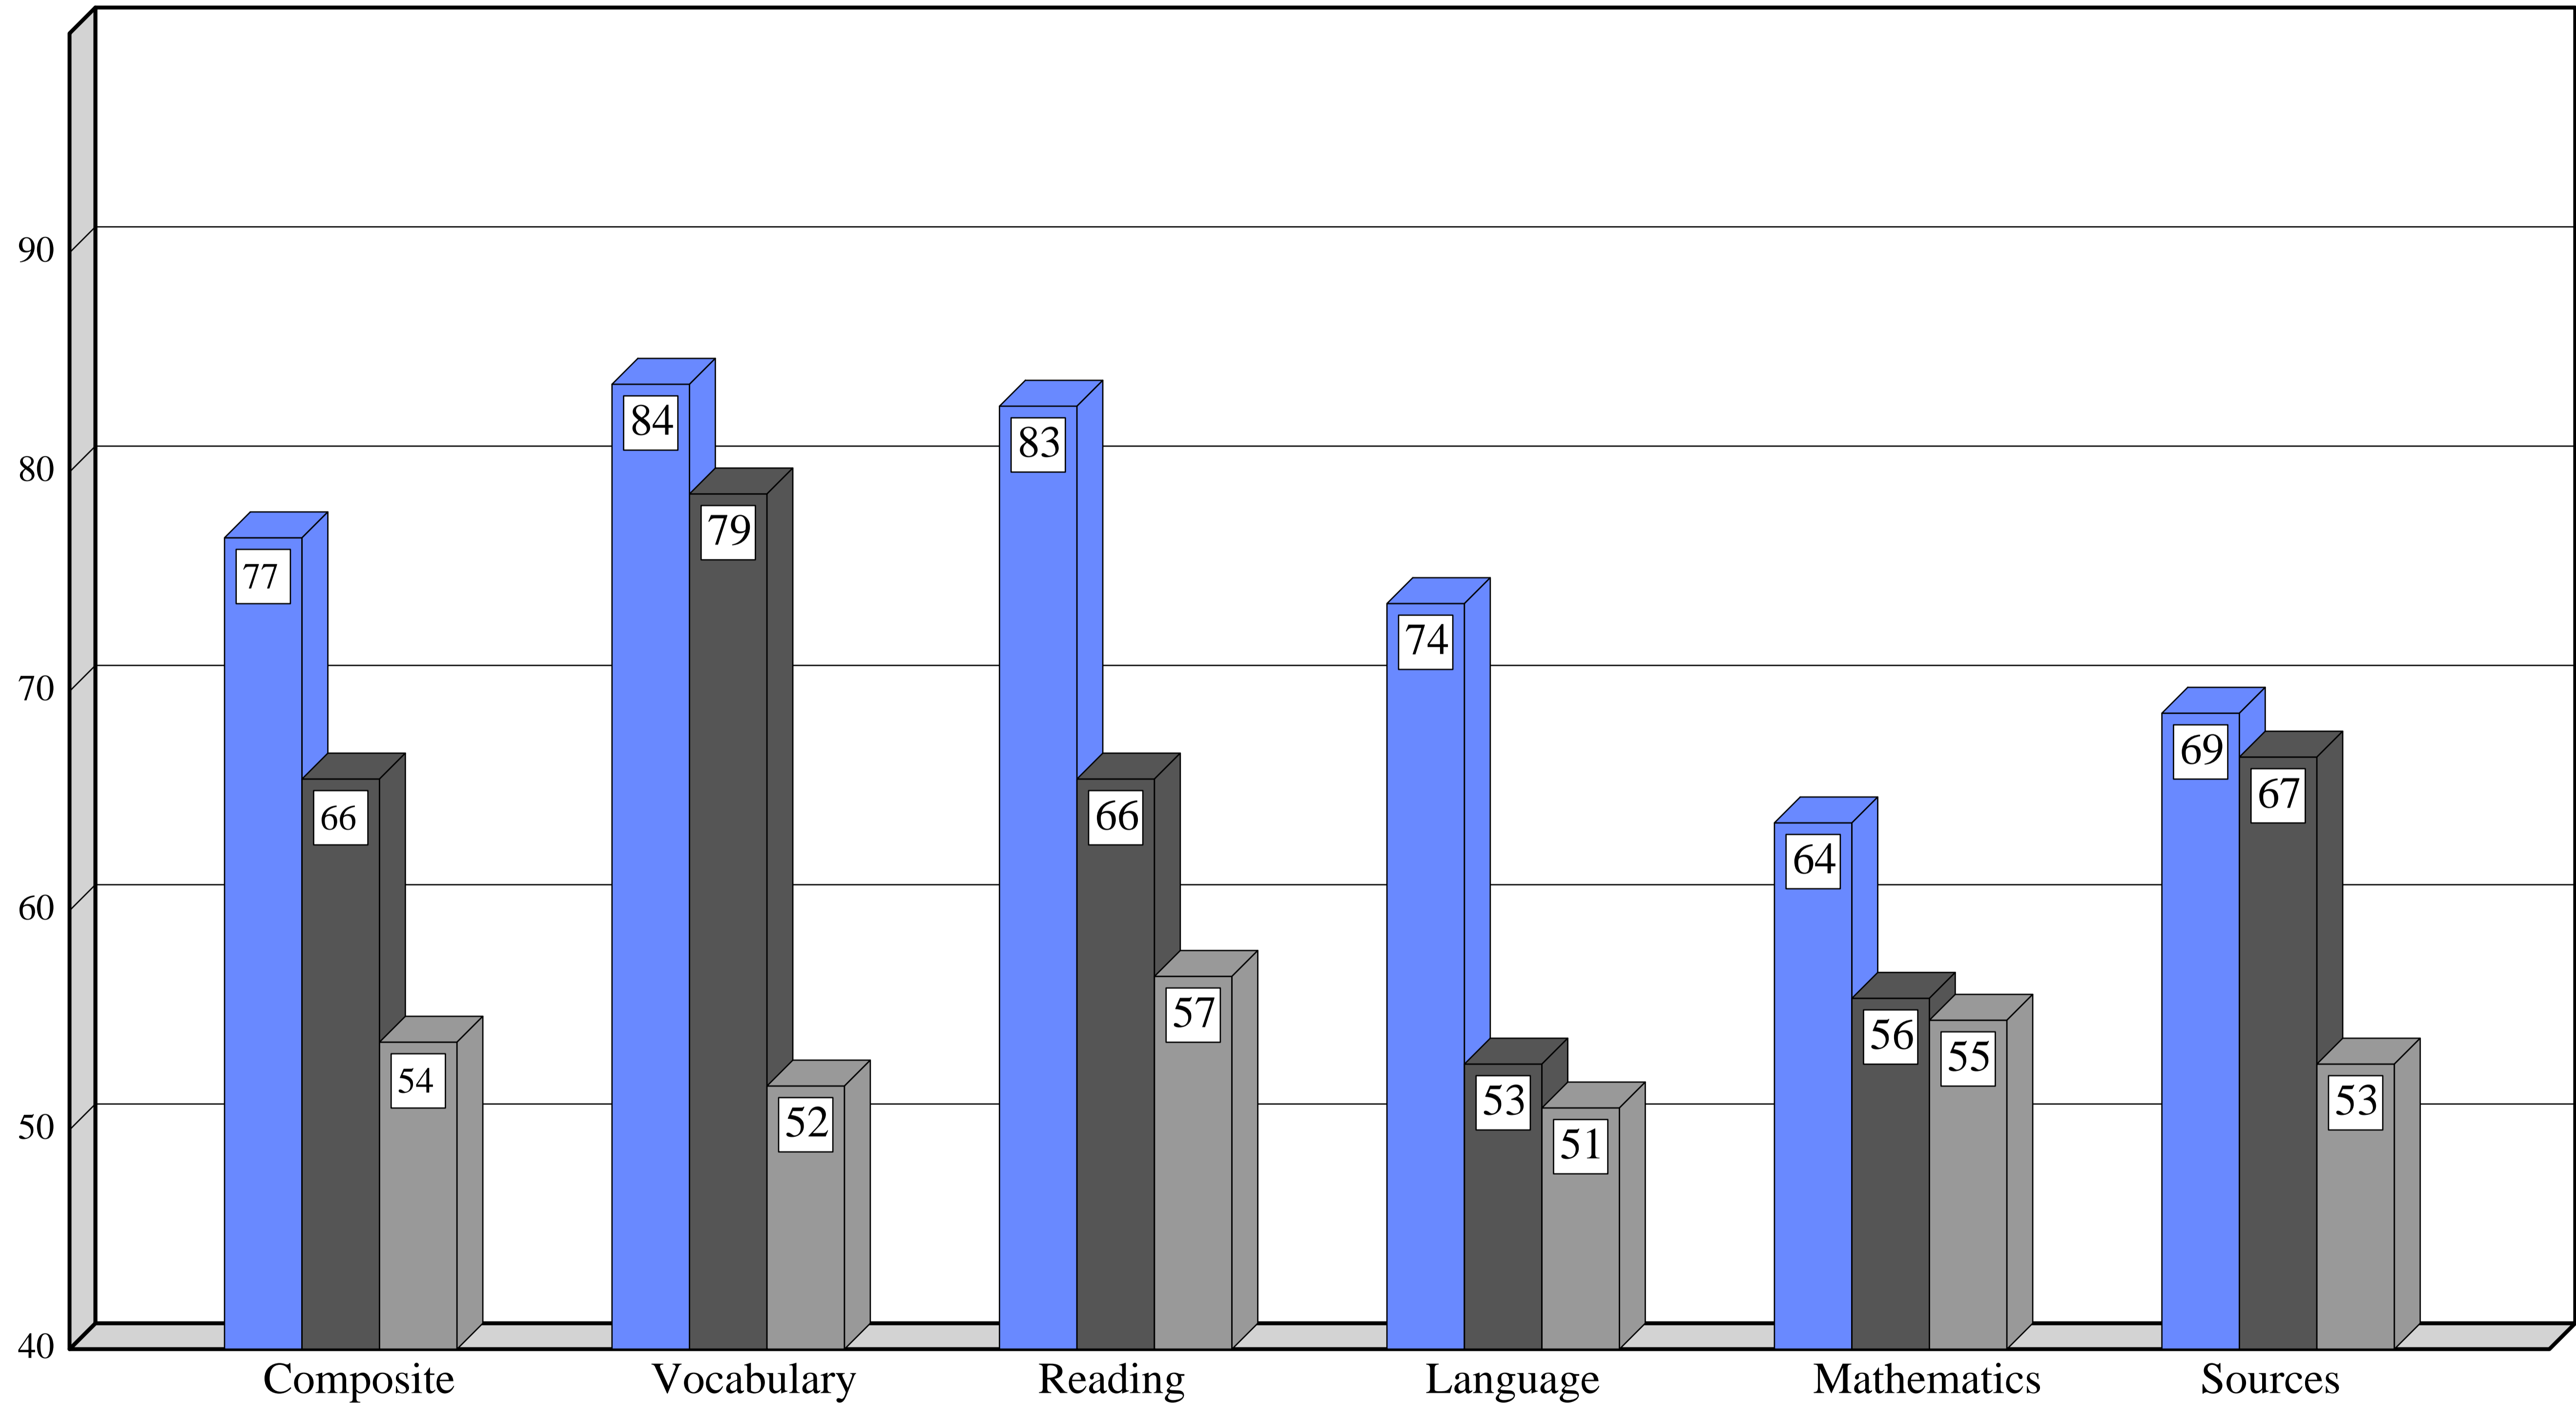

TEST RESULTS ANALYSIS

Idaho Coalition of Home Educators
Iowa Tests of Basic Skills & Iowa Tests of Educational Development
- 2017 -

- Percentile ratings of ICHE students tested who had been home educated three years or more.
- Percentile ratings of ICHE students tested who had previously been institutionally educated, and who had been home educated two years or less.
- Percentile rating of all Idaho public school students tested on 2001 ITBS/TAP (latest scores available).