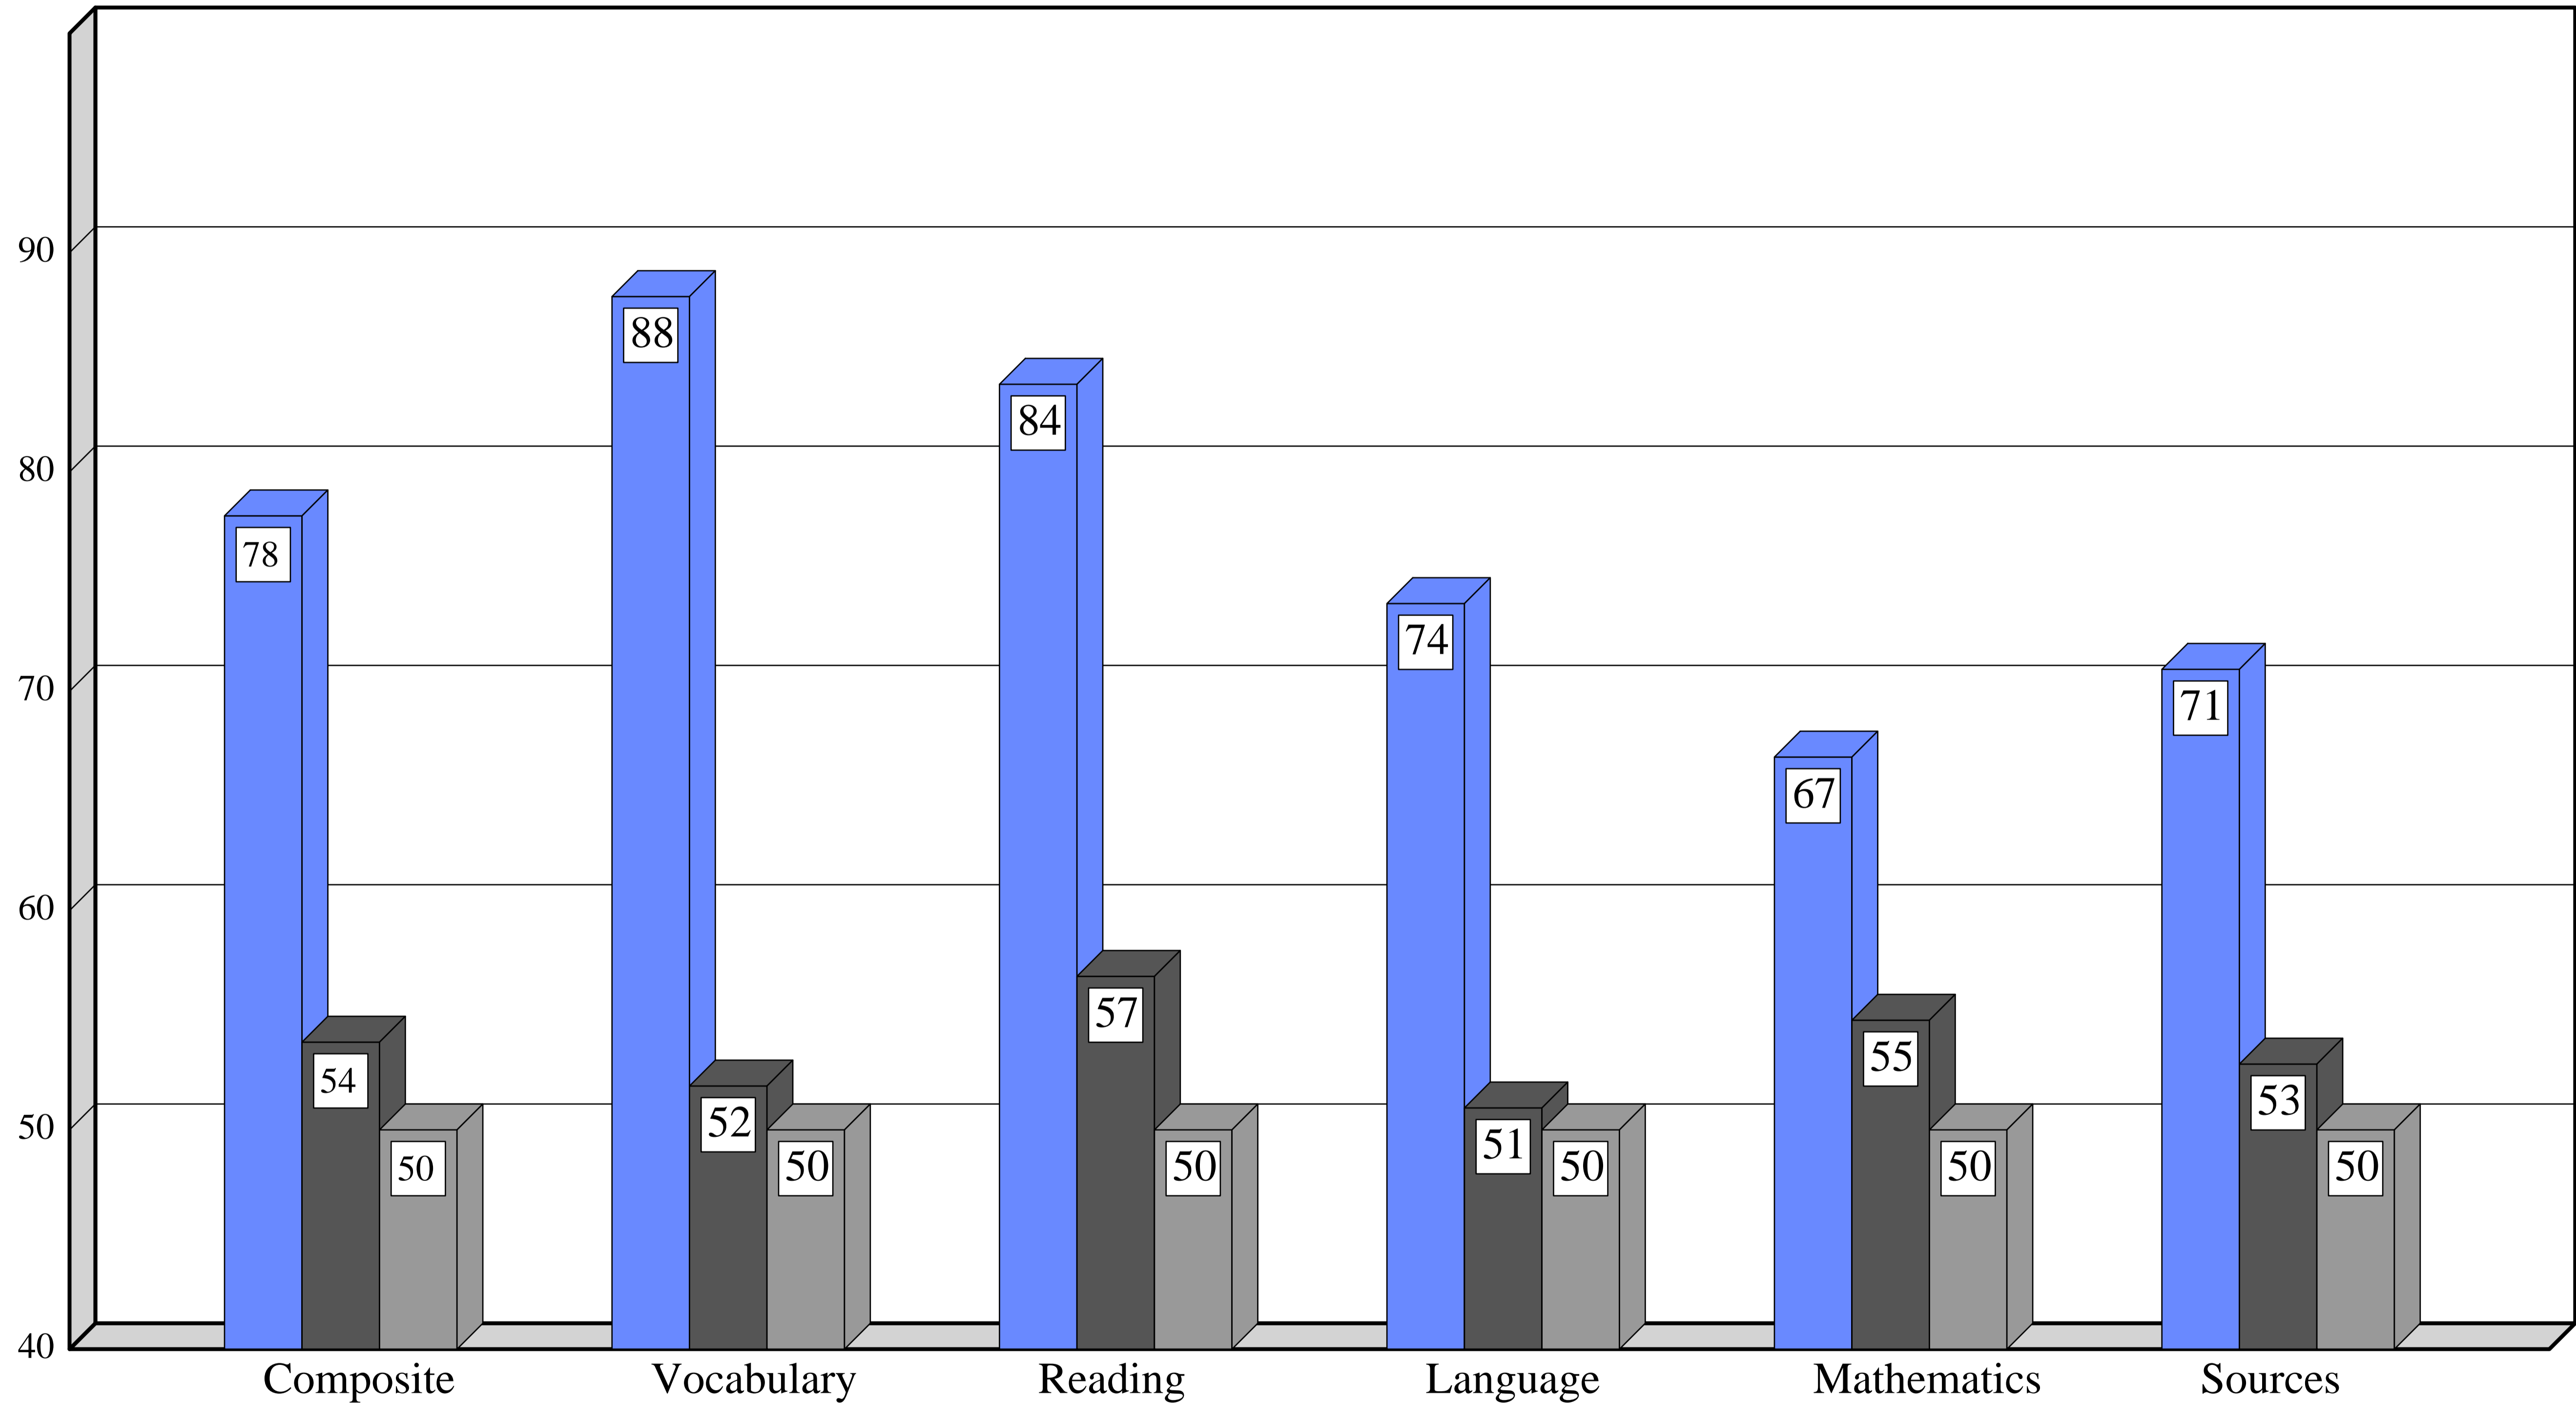

TEST RESULTS COMPARISON

Idaho Coalition of Home Educators
Iowa Tests of Basic Skills & Iowa Tests of Educational Development
- 2014 -

■ ICHE: Percentile ratings of home educated students tested by Idaho Coalition of Home Educators on 2014 ITBS/ITED.
■ IDAHO: Statewide percentile ratings of Idaho public school students on 2001 ITBS/TAP (latest scores available).
■ NATIONAL: Nationwide percentile ratings of public school districts.