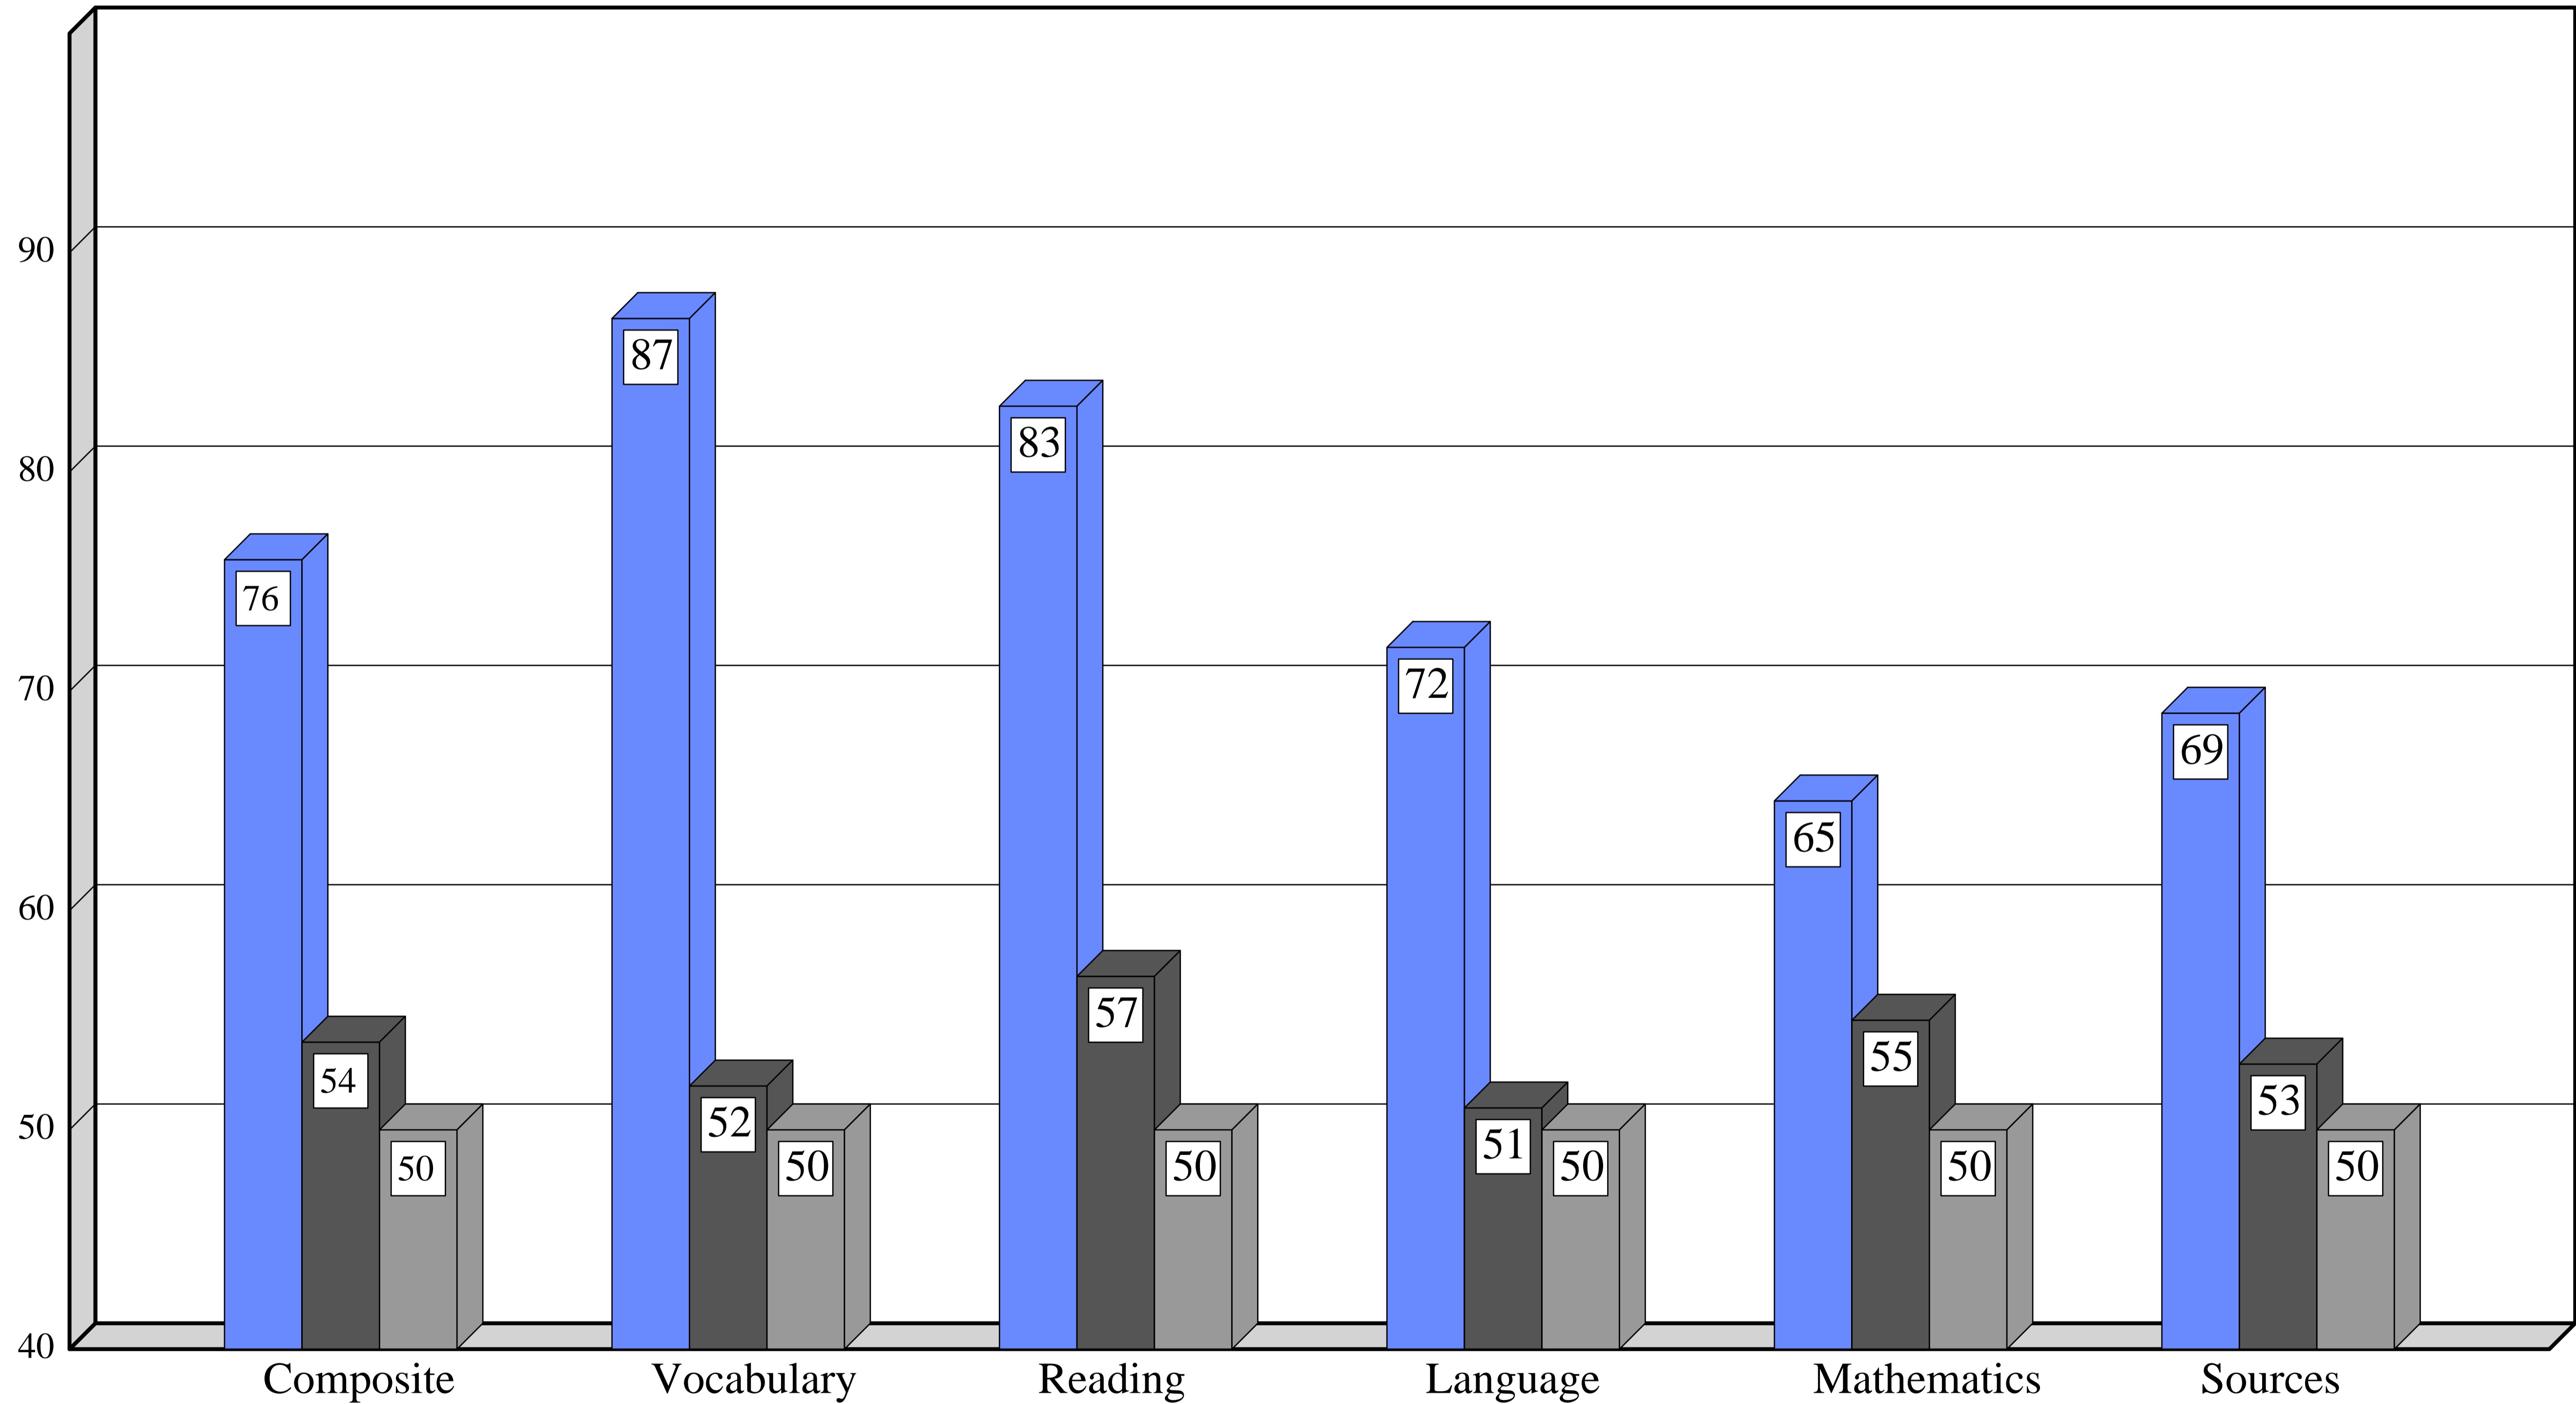

TEST RESULTS COMPARISON

Idaho Coalition of Home Educators
Iowa Tests of Basic Skills & Iowa Tests of Educational Development
- 2016 -

- ICHE: Percentile ratings of home educated students tested by Idaho Coalition of Home Educators on 2016 ITBS/ITED.
- IDAHO: Statewide percentile ratings of Idaho public school students on 2001 ITBS/TAP (latest scores available).
- NATIONAL: Nationwide percentile ratings of public school districts.